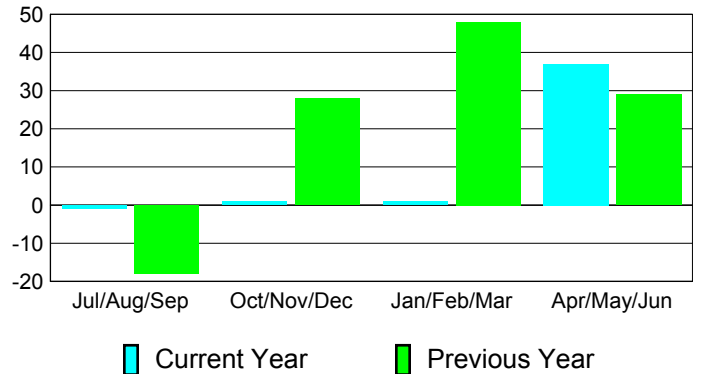

**Membership Results
2010-2011**

**Membership
2009-2010**

| Month | Net Memb Goal | Actual New Memb | Actual Dropped Memb | Gain/Loss of Memb | Gain/Loss of Memb |
|---------------|---------------|-----------------|---------------------|-------------------|-------------------|
| Jul/Aug/Sep | 3 | 16 | -17 | -1 | -18 |
| Oct/Nov/Dec | -1 | 40 | -39 | 1 | 28 |
| Jan/Feb/Mar | 1 | 24 | -23 | 1 | 48 |
| Apr/May/Jun | 22 | 63 | -26 | 37 | 29 |
| Totals | 25 | 143 | -105 | 38 | 87 |

Membership Results 2010-2011

Goal, New, Dropped, Gain/Loss

Comparison of Membership Gain/Loss

Current Year Compared to the Previous Year

Gender Comparison 2010-2011

Jul/Aug/Sep

Oct/Nov/Dec

Jan/Feb/Mar