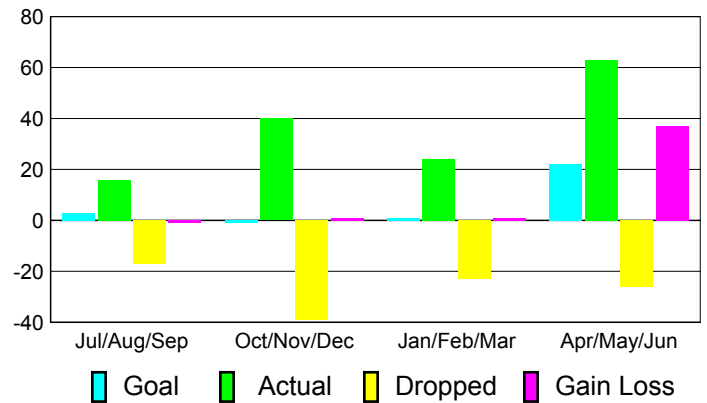

Membership Results 2010-2011

Goal, New, Dropped, Gain/Loss

Comparison of Membership Gain/Loss

Current Year Compared to the Previous Year